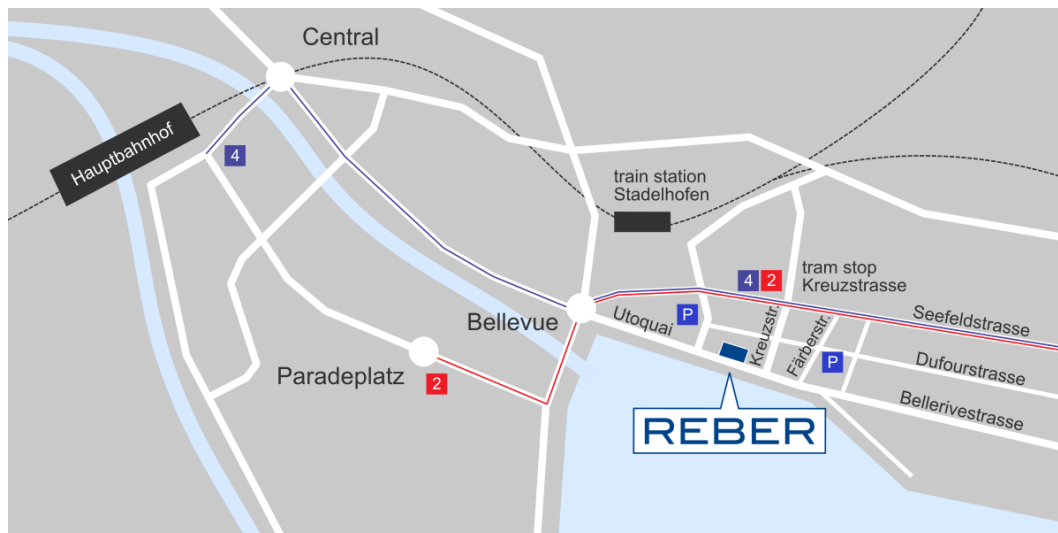

REBER

HOW TO FIND US

BY TRAIN OR TRAM

From Zurich Main Station take tram no. 4 (direction: Tiefenbrunnen) to the tram stop **Kreuzstrasse** or take S-Bahn (no. 3, 5, 6, 7, 9, 11, 12, 15, 16) to the train station **Stadelhofen**.

From Paradeplatz take tram no. 2 (direction: Tiefenbrunnen) to the tram stop **Kreuzstrasse**.

From there, it takes a five to eight minute walk, via Kreuzstrasse, Dufourstrasse and Färberstrasse to our office at Utoquai 55.

S-Bahn 16 (direction: Herrliberg-Feldmeilen) provides a direct ride every 30 minutes from Zurich-Airport to the train station Stadelhofen (a 16 minute ride).

BY CAR

From all directions follow the signs to Zurich-City/See which will lead to Bellevue. From Bellevue follow the signs to Küsnacht-Rapperswil and to the parking garage Utoquai which is adjacent to our office at Utoquai 55.